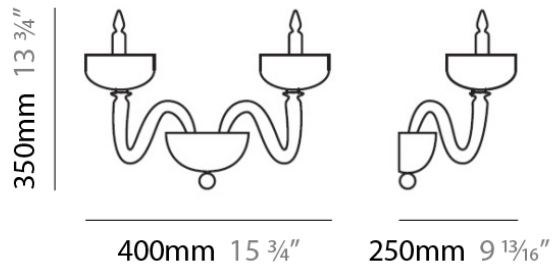

UFFIZI SURFACE

D83222

GENERAL

Series: Uffizi
Brand: Panzeri
Division: Design
Mounting Type: Surface
Mounting Location: Wall
Subcategory: Ambient

PHYSICAL

Shape: Abstract
Length (mm): 400
Length (in): 15 3/4
Height (mm): 350
Height (in): 13 3/4
Extension (mm): 250
Extension (in): 9 3/4
Light Distribution: Omnidirectional
Diffuser: White Blown Glass
Fixture Finish: Chrome
Fixture Material: Glass / Aluminum

ELECTRICAL

Number of Lamps: 2
Lamp Type: LED Retrofit
Lamp Shape: T4
Bulb Included: Bulb Not Included
Max. Wattage Per Lamp (W): 3W
Lamp Base: G9
Input Voltage (V): 120

LED

Nominal Lumen (lm): 1300lm

OPTICAL

RATINGS AND CERTIFICATIONS

Certified By: Certified for North American Standards
IP rating: IP20